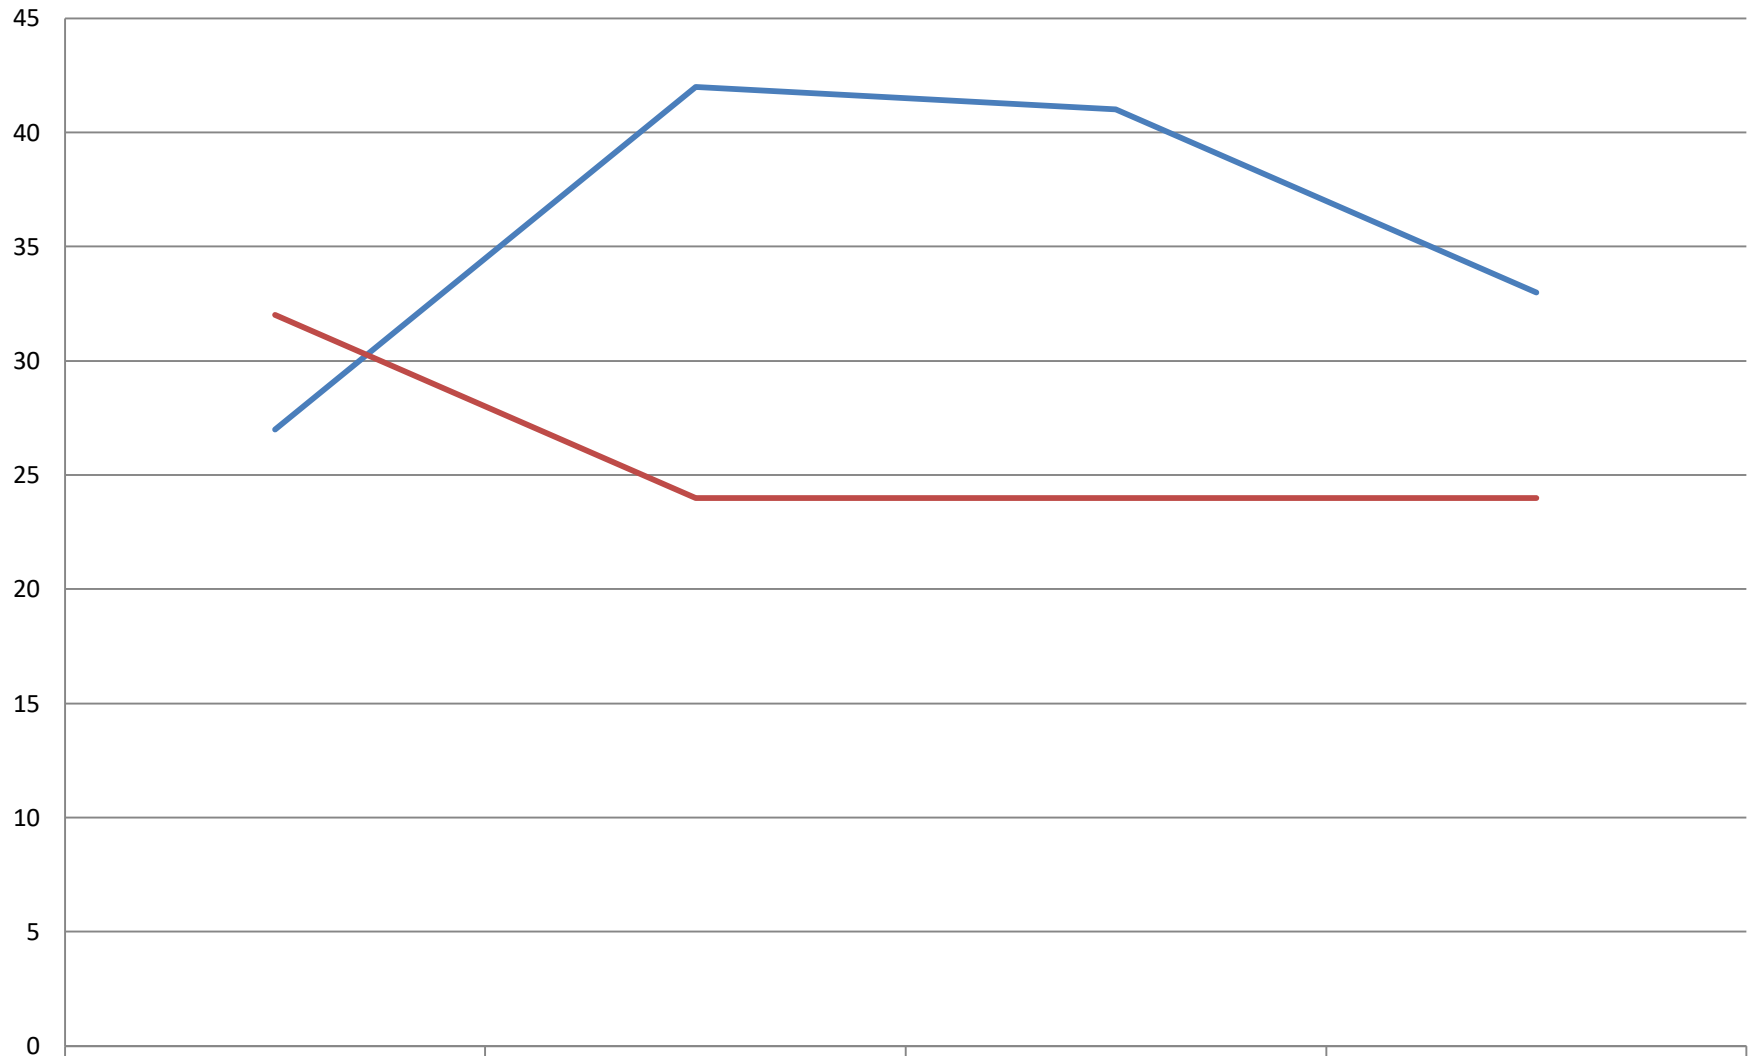

Burton Road

— Members

— Attendance

2002

2007

2012

2017

27

42

41

33

32

24

24

24