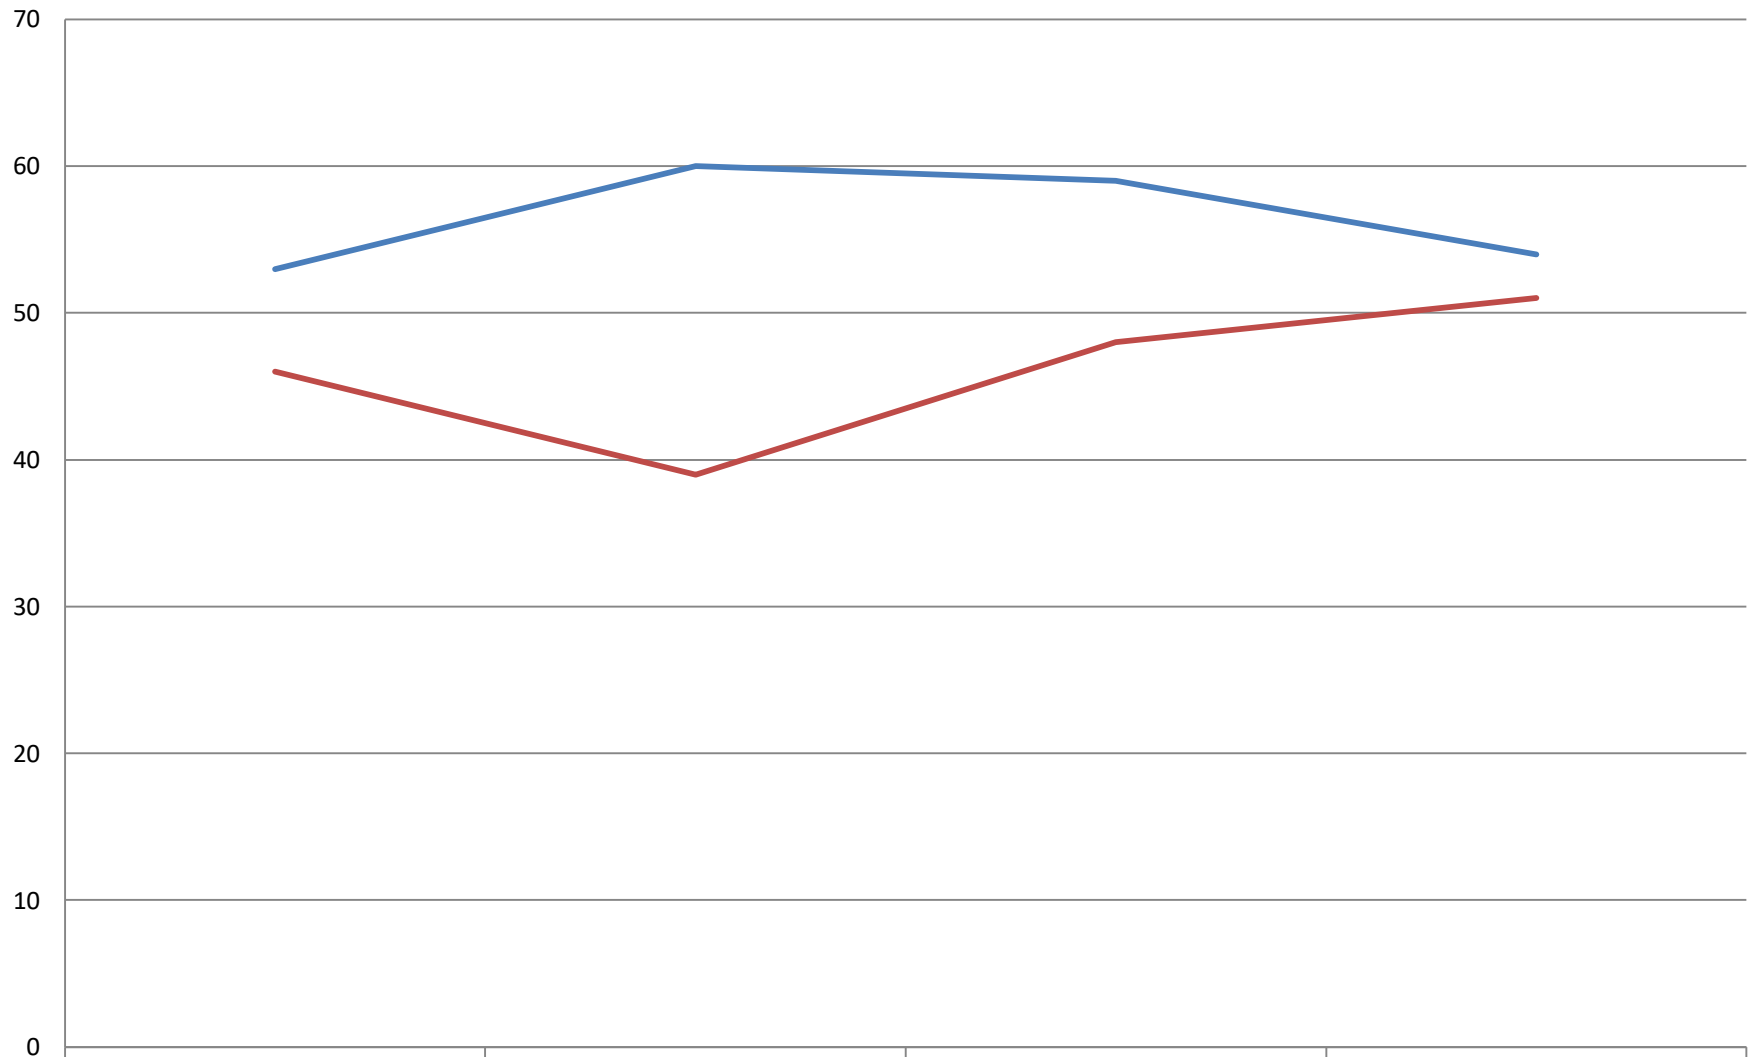

Welton

	2002	2007	2012	2017
Members	53	60	59	54
Attendance	46	39	48	51