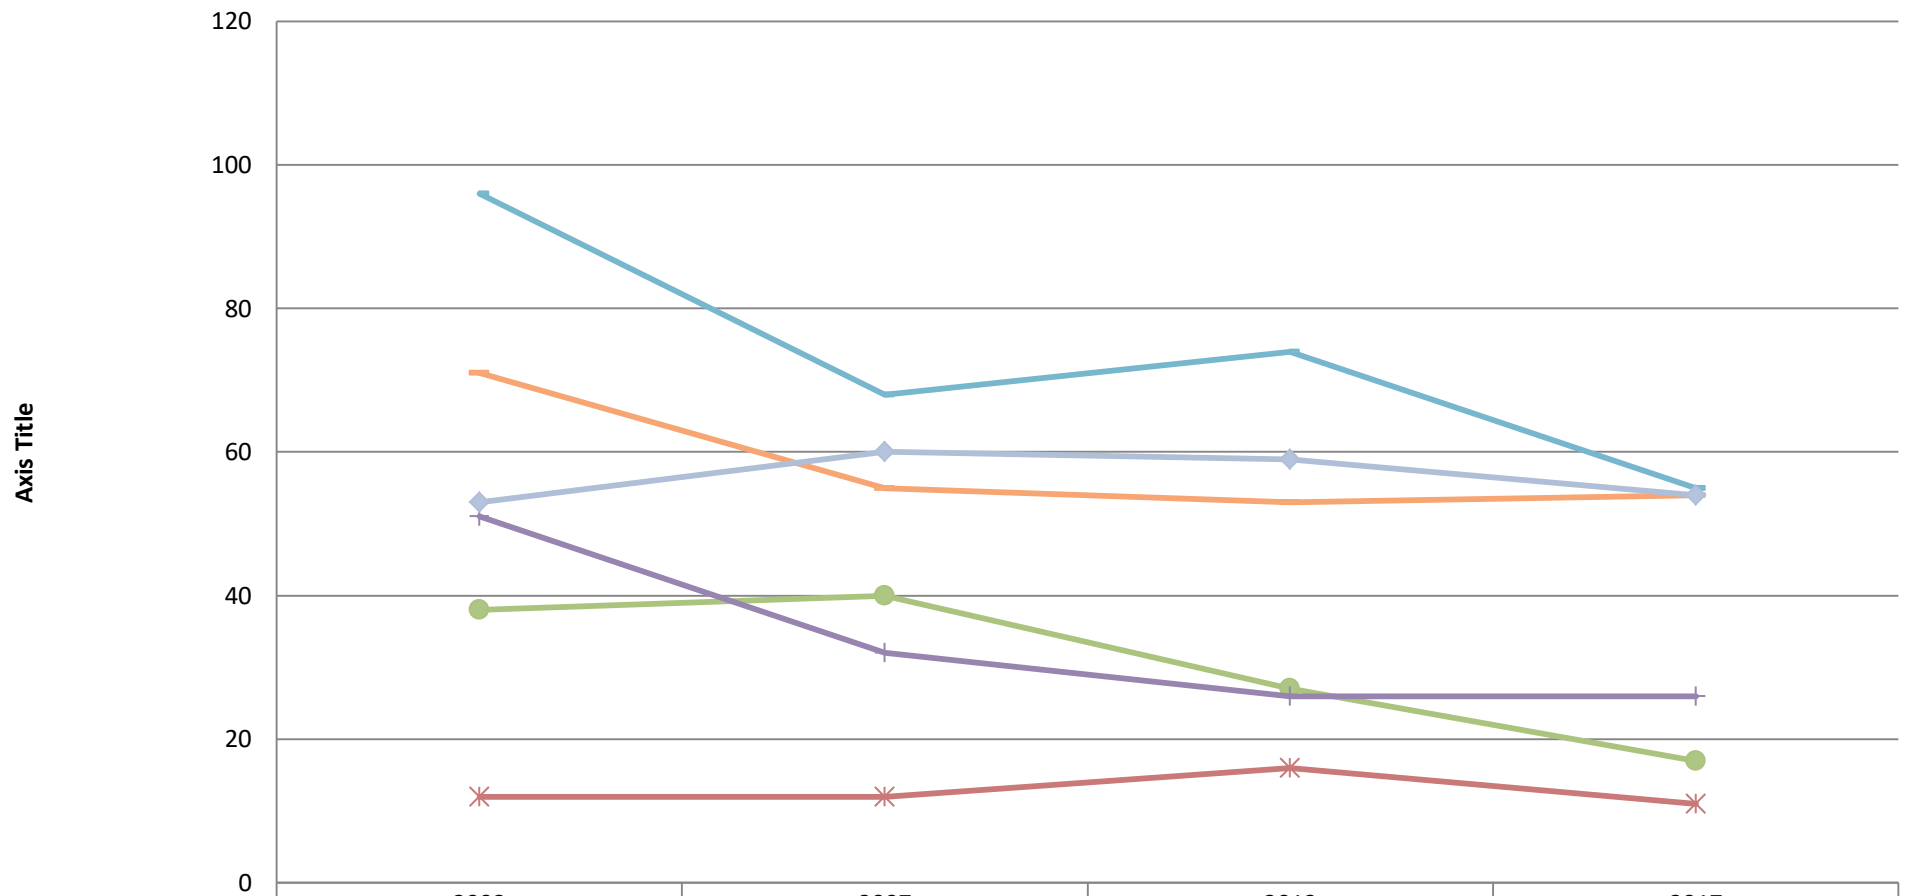

Members - North Hykeham to Welton

	2002	2007	2012	2017
✱ Scothern	12	12	16	11
● Skellingthorpe	38	40	27	17
+ St Giles	51	32	26	26
Swallowbeck	96	68	74	55
Washingborough	71	55	53	54
◆ Welton	53	60	59	54