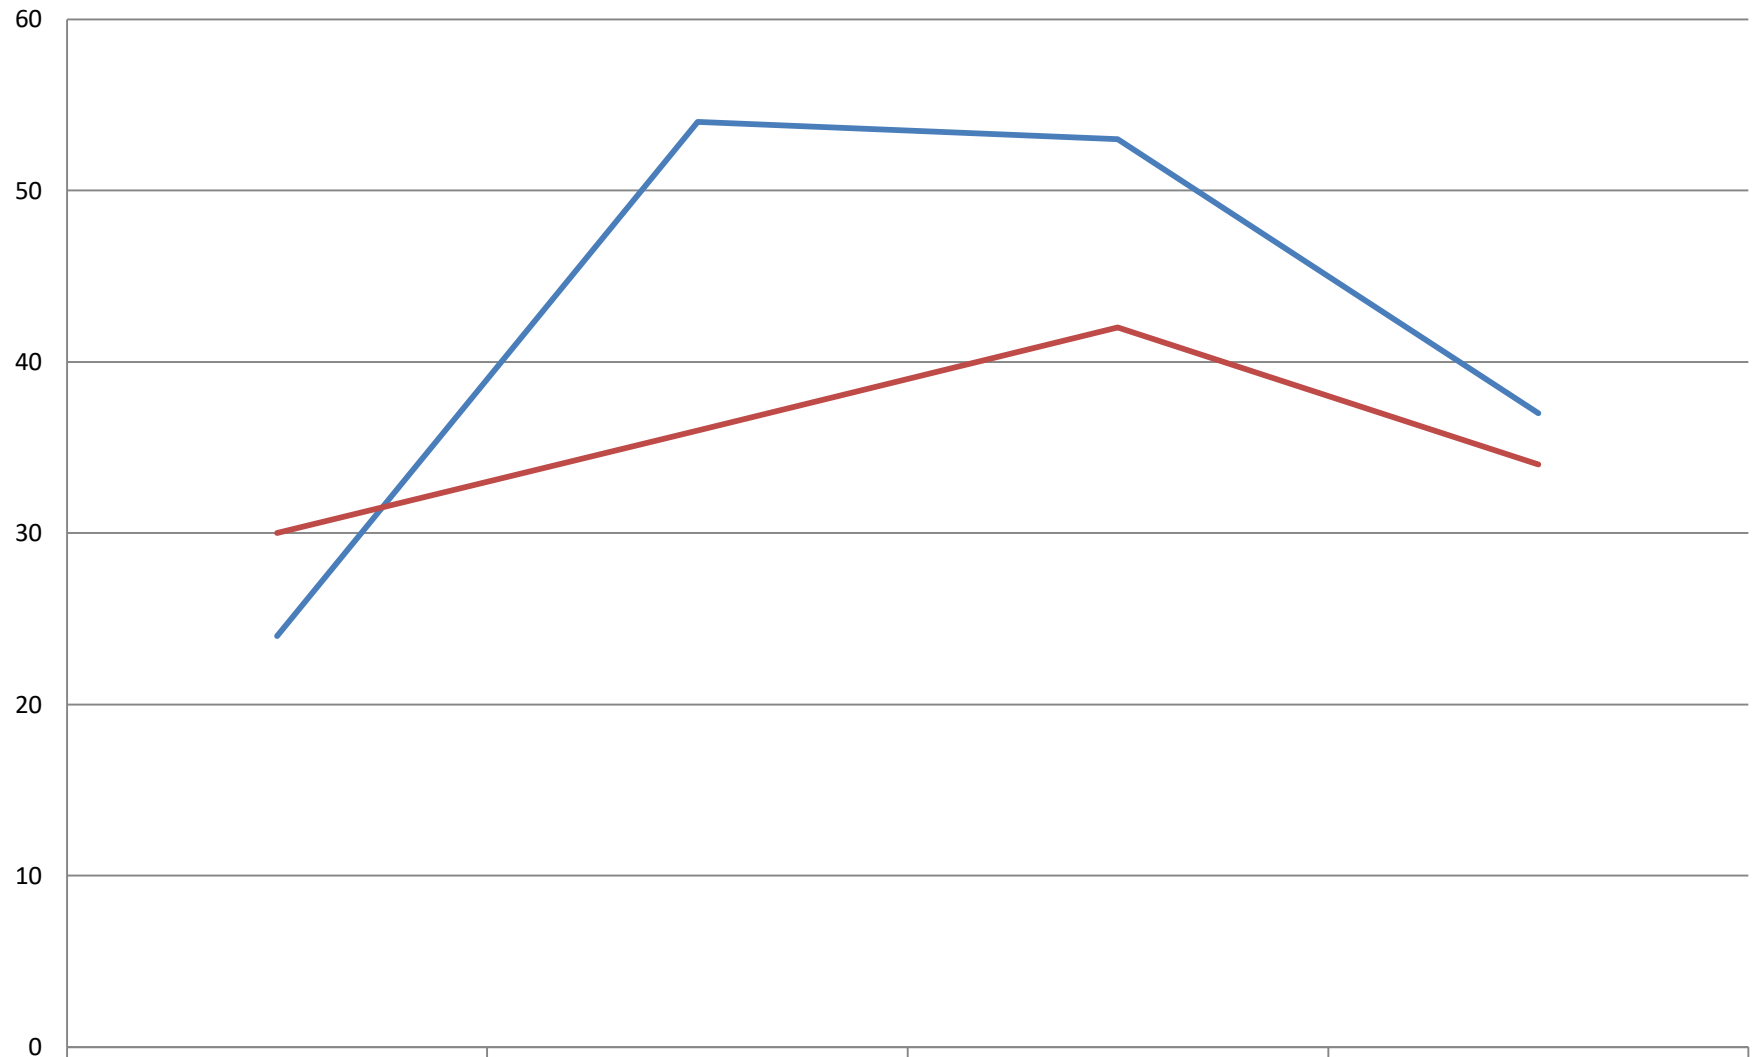

Navenby

— Members
— Attendance

2002

2007

2012

2017

24

54

53

37

30

36

42

34