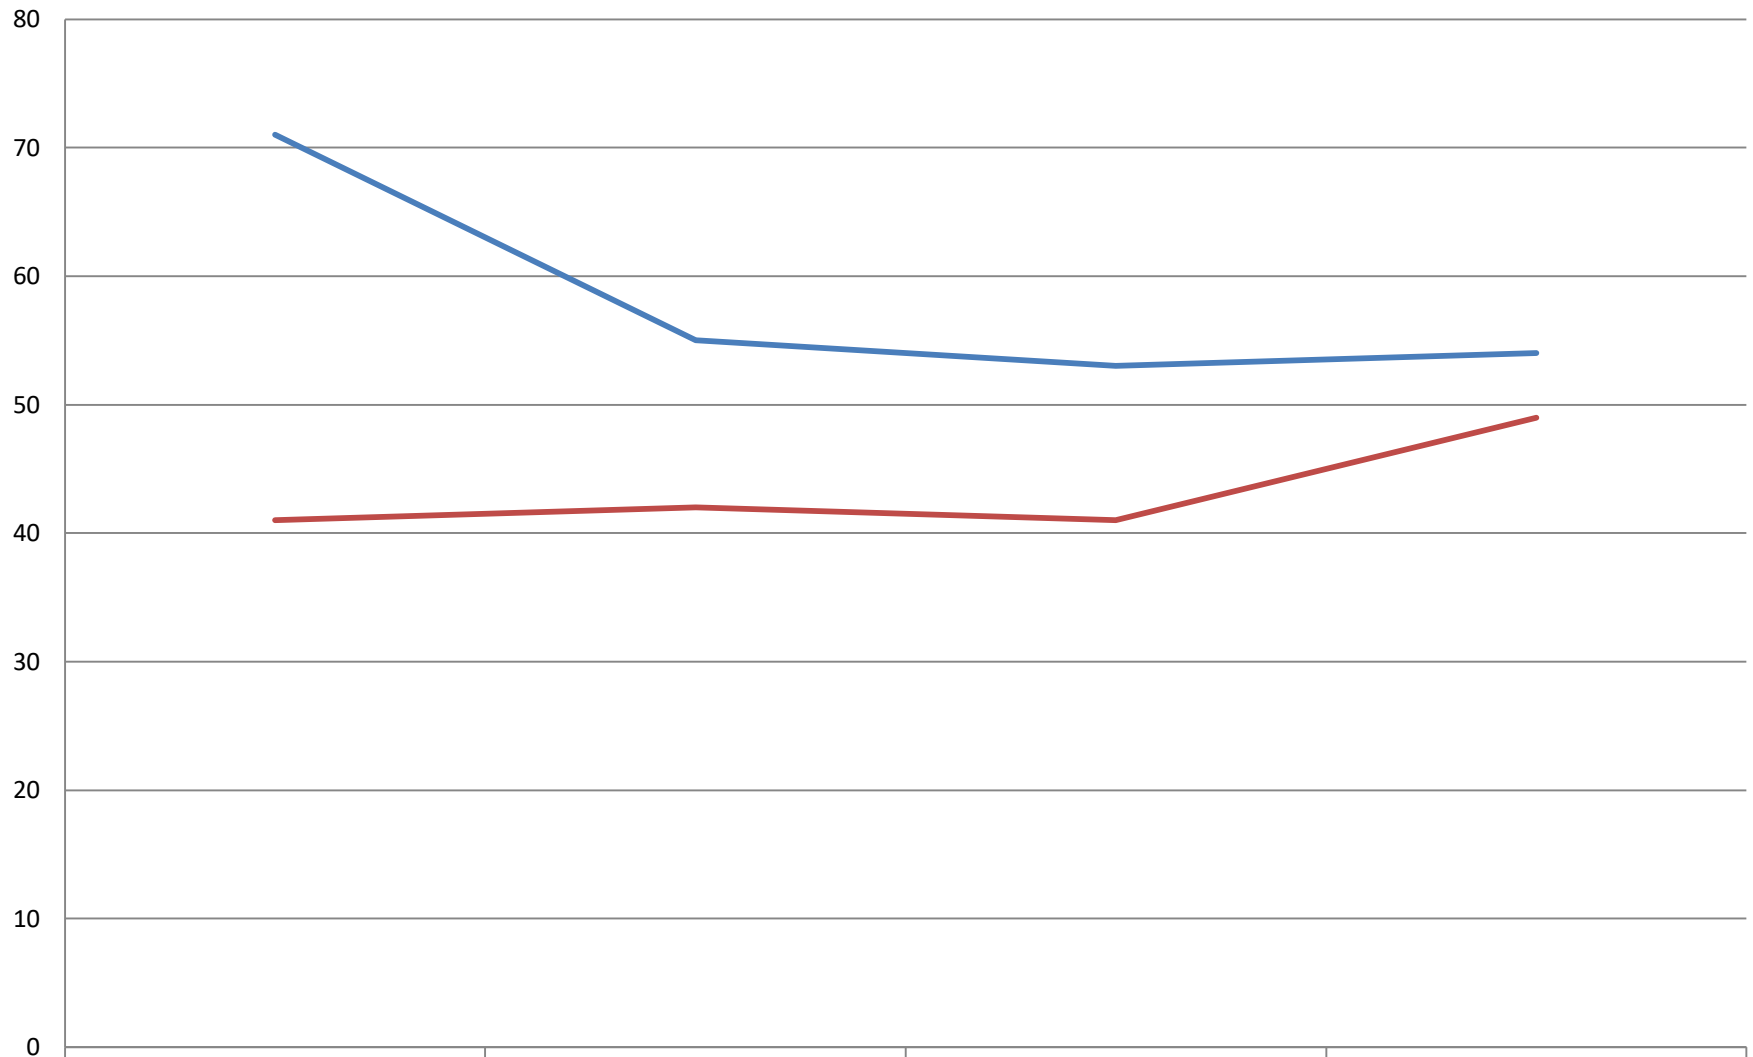

# Swallowbeck

— Members

— Attendance

2002

2007

2012

2017

96

68

74

55

44

51

51

40

# Washingborough

	2002	2007	2012	2017
Members	71	55	53	54
Attendance	41	42	41	49