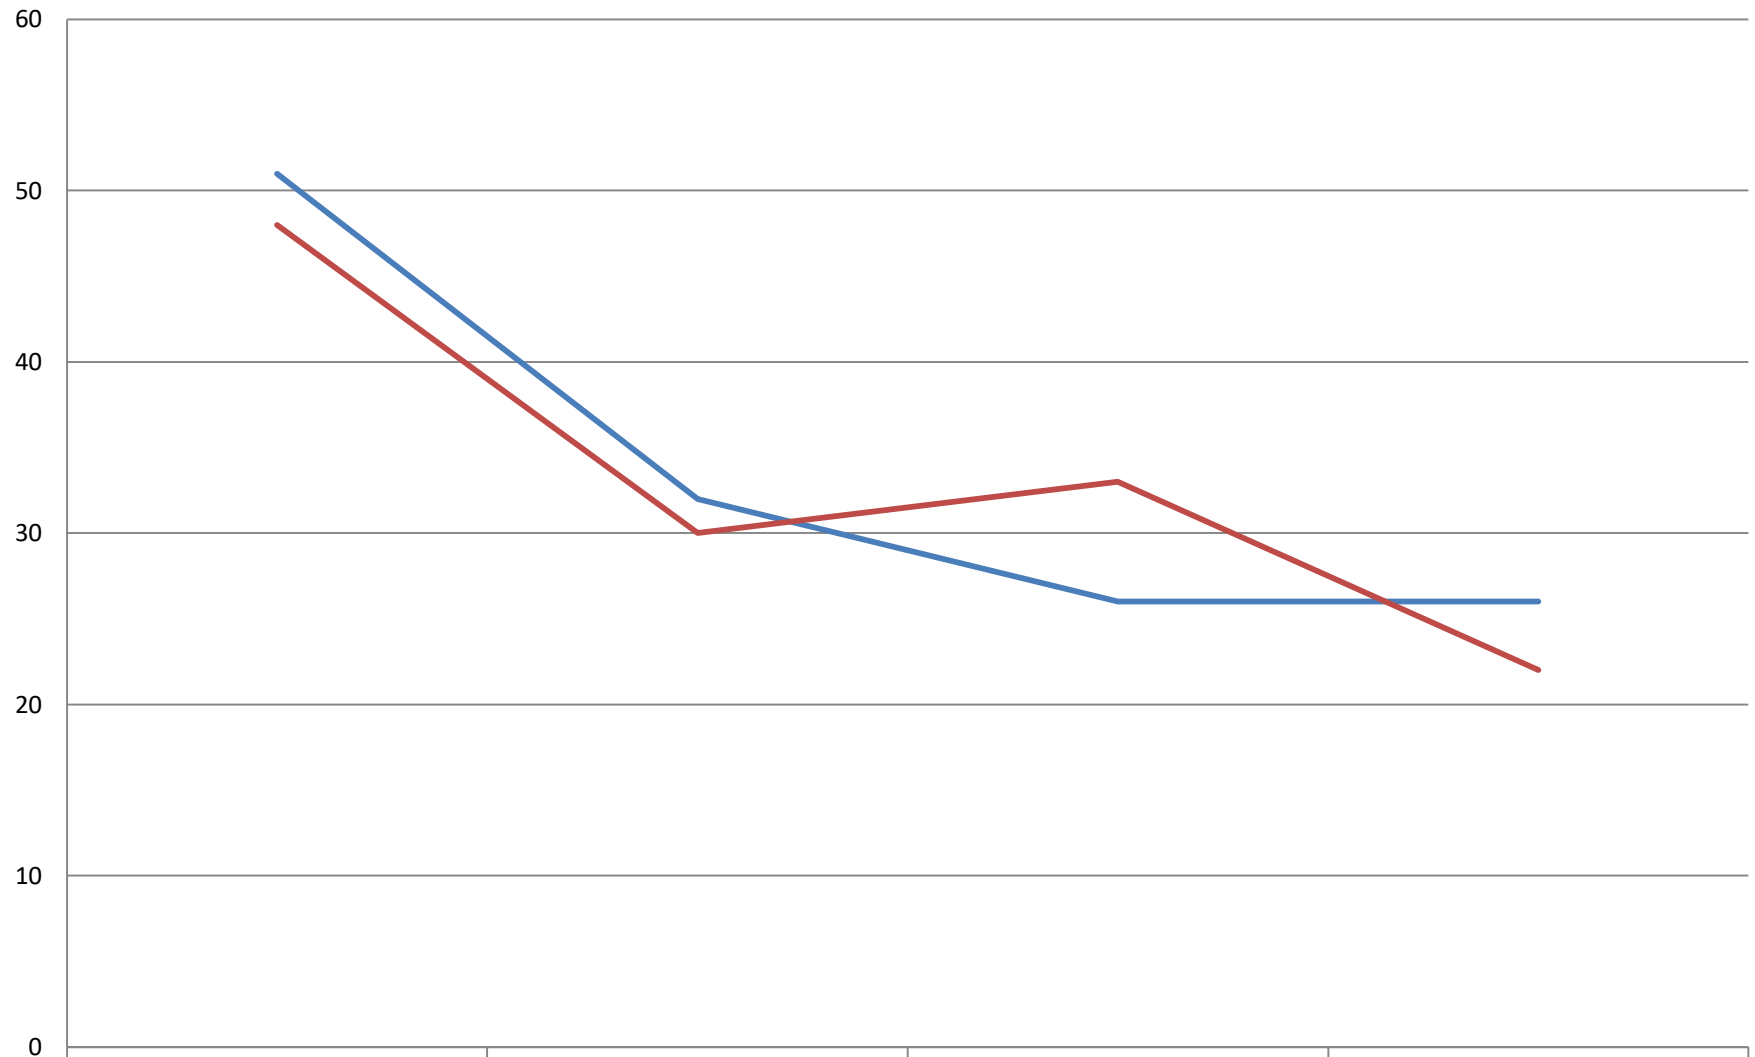

St Giles

— Members

— Attendance

2002

2007

2012

2017

51

32

26

26

48

30

33

22