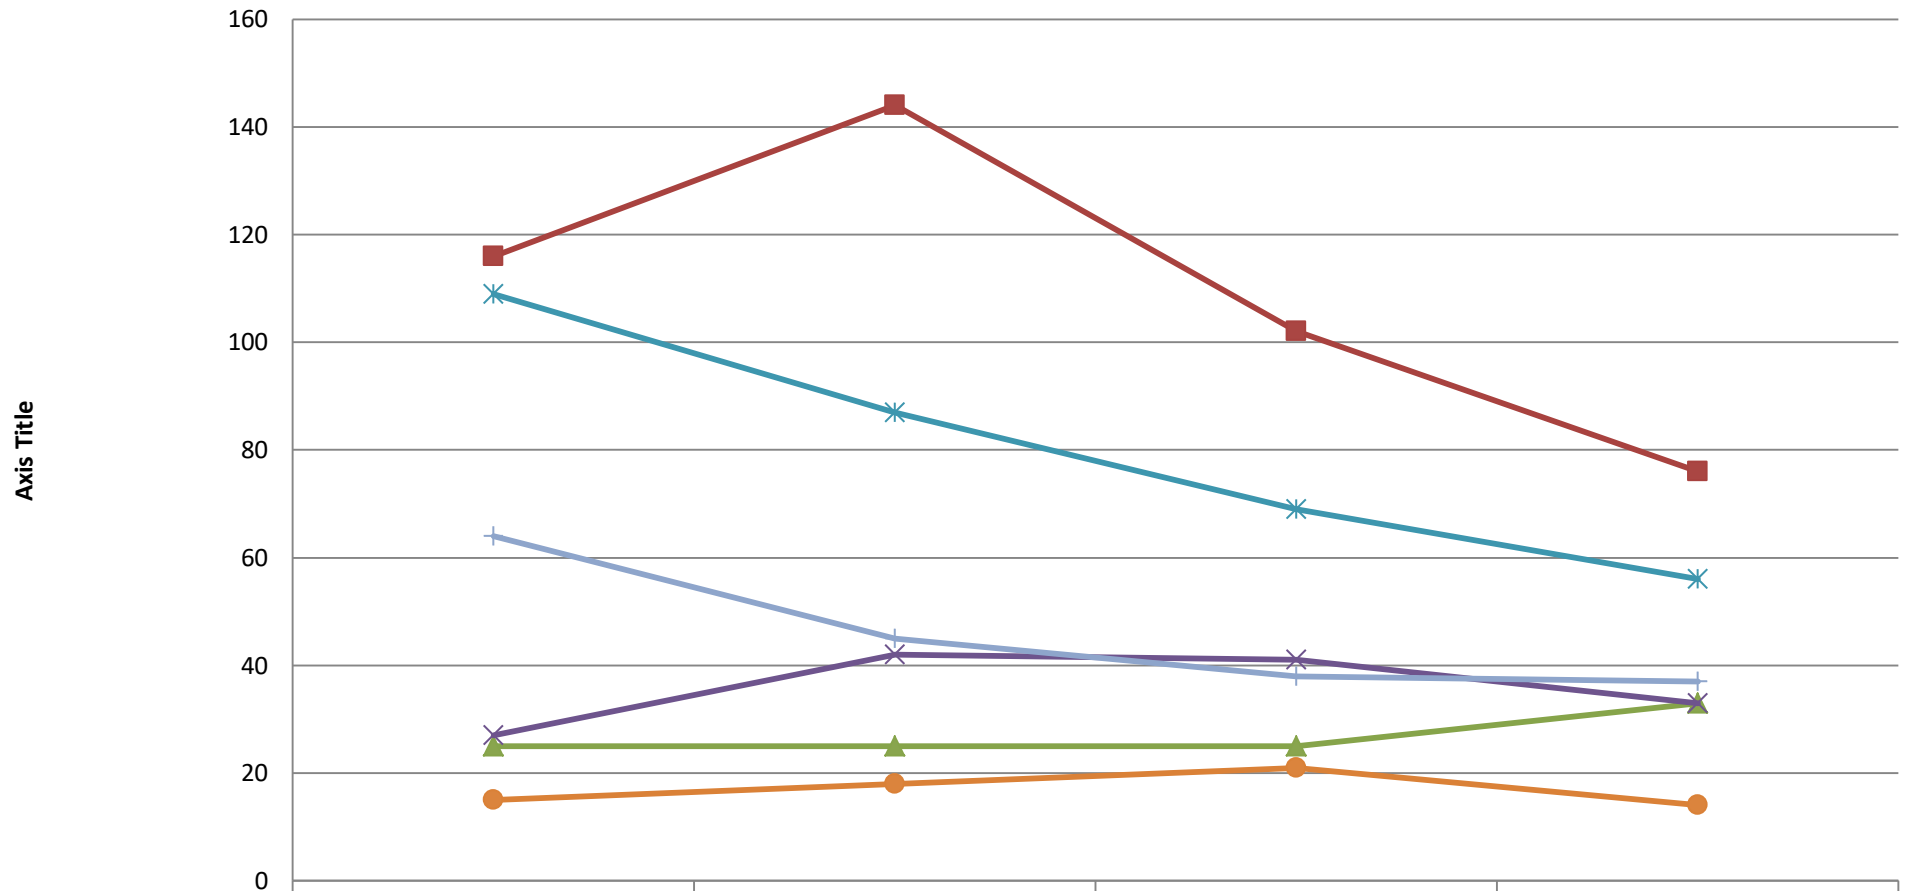

Members - Bailgate to Monks Road

	2002	2007	2012	2017
■ Bailgate	116	144	102	76
▲ Bracebridge Heath	25	25	25	33
✕ Burton Road	27	42	41	33
* Central	109	87	69	56
● Cherry Willingham	15	18	21	14
+ Monks Road	64	45	38	37