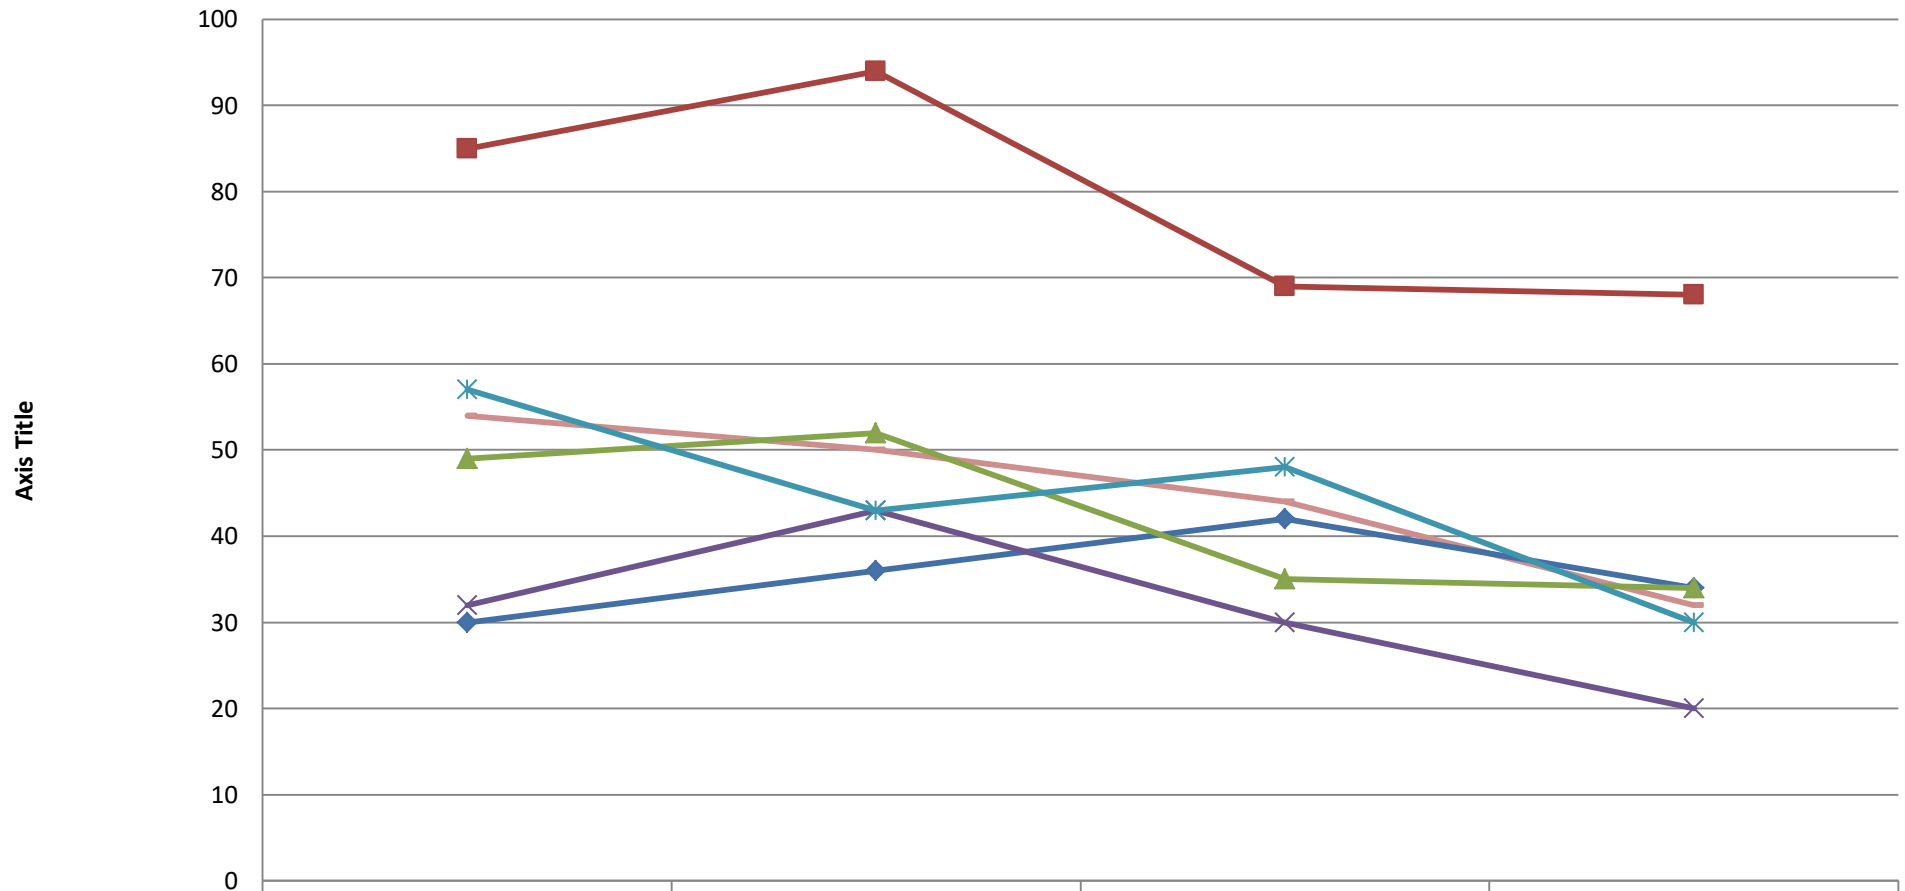

Attendance - Moorland Park to Saxilby

	2002	2007	2012	2017
—■— Moorland Park	54	50	44	32
—◆— Navenby	30	36	42	34
—■— Nettleham	85	94	69	68
—▲— North Hykeham	49	52	35	34
—×— Reepham	32	43	30	20
—*— Saxilby	57	43	48	30