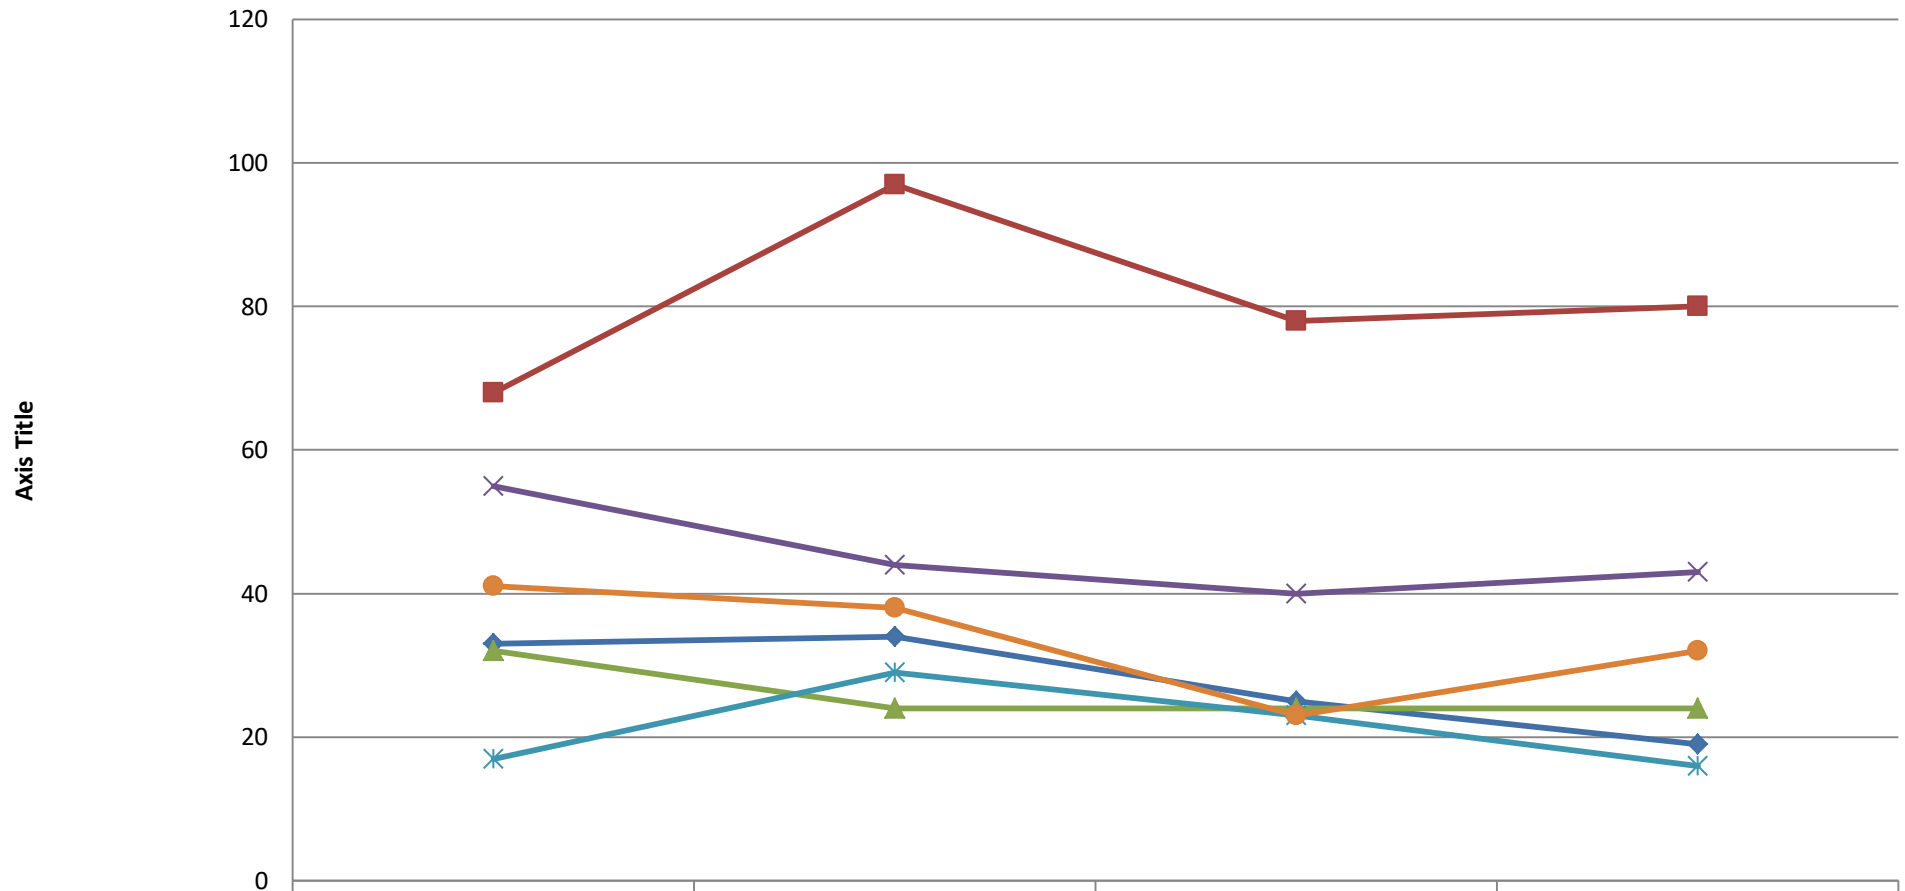

Attendance - Bailgate to Monks Road

	2002	2007	2012	2017
■ Bailgate	68	97	78	80
◆ Bracebridge Heath	33	34	25	19
▲ Burton Road	32	24	24	24
× Central	55	44	40	43
* Cherry Willingham	17	29	23	16
● Monks Road	41	38	23	32