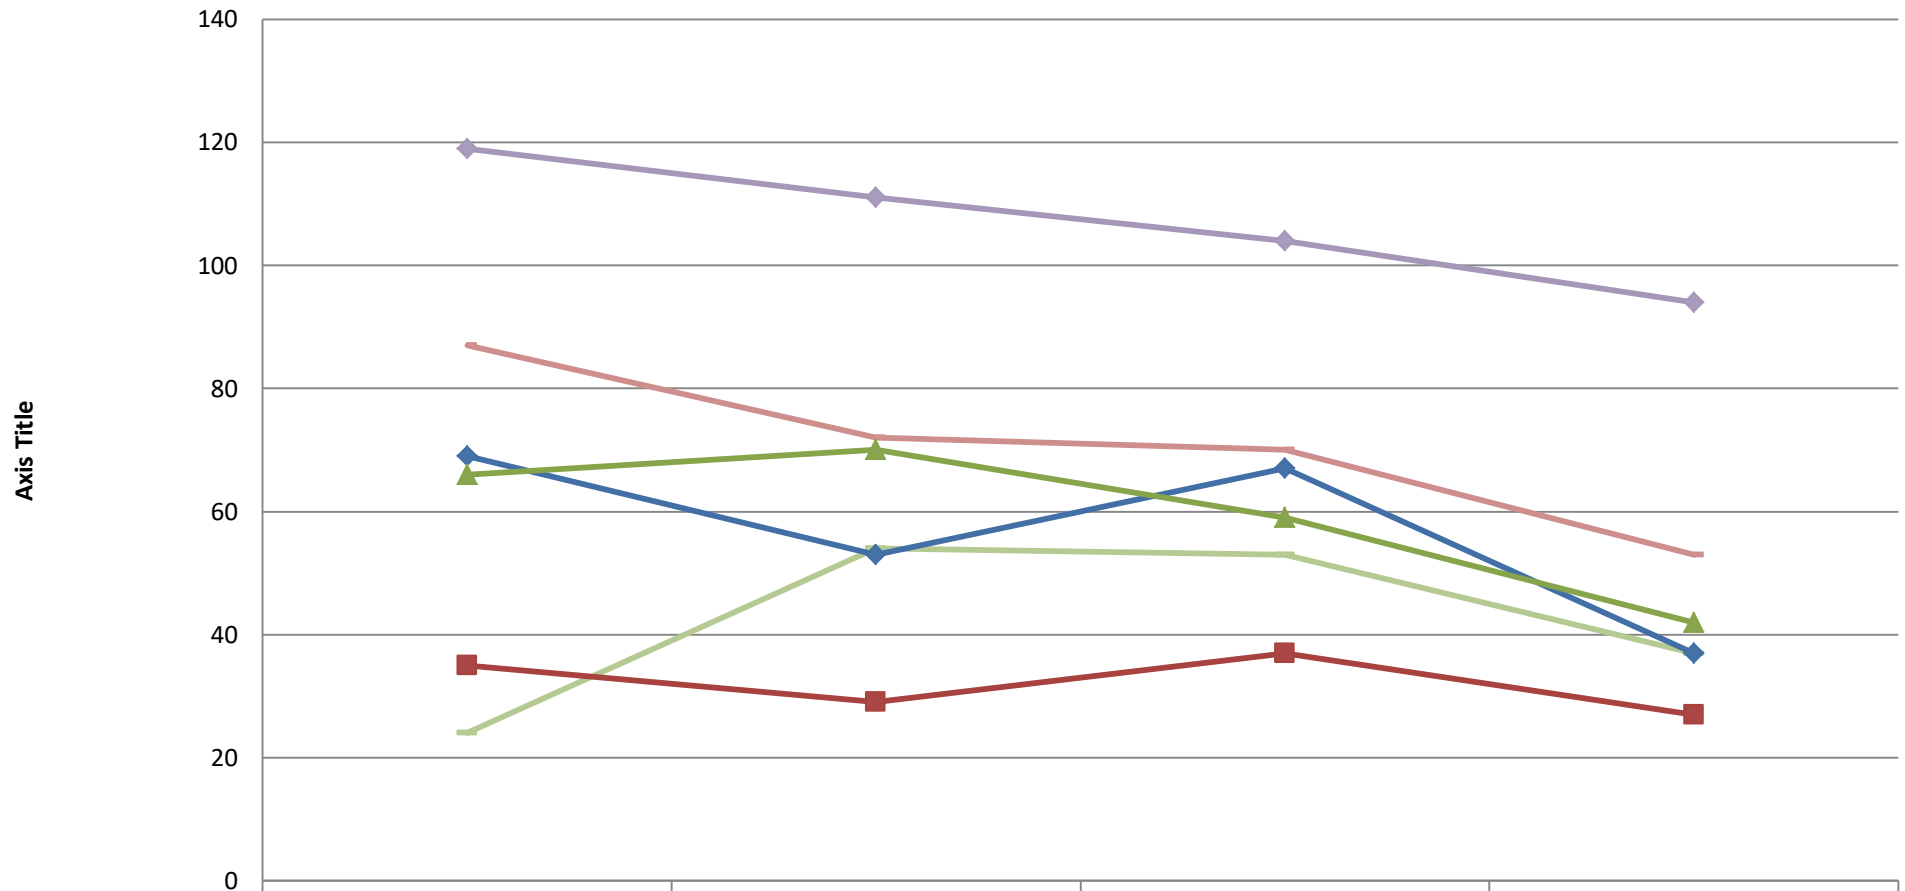

Members - Moorland Park to Saxilby

	2002	2007	2012	2017
—■— Moorland Park	87	72	70	53
—▲— Navenby	24	54	53	37
—◆— Nettleham	119	111	104	94
—◆— North Hykeham	69	53	67	37
—■— Reepham	35	29	37	27
—▲— Saxilby	66	70	59	42