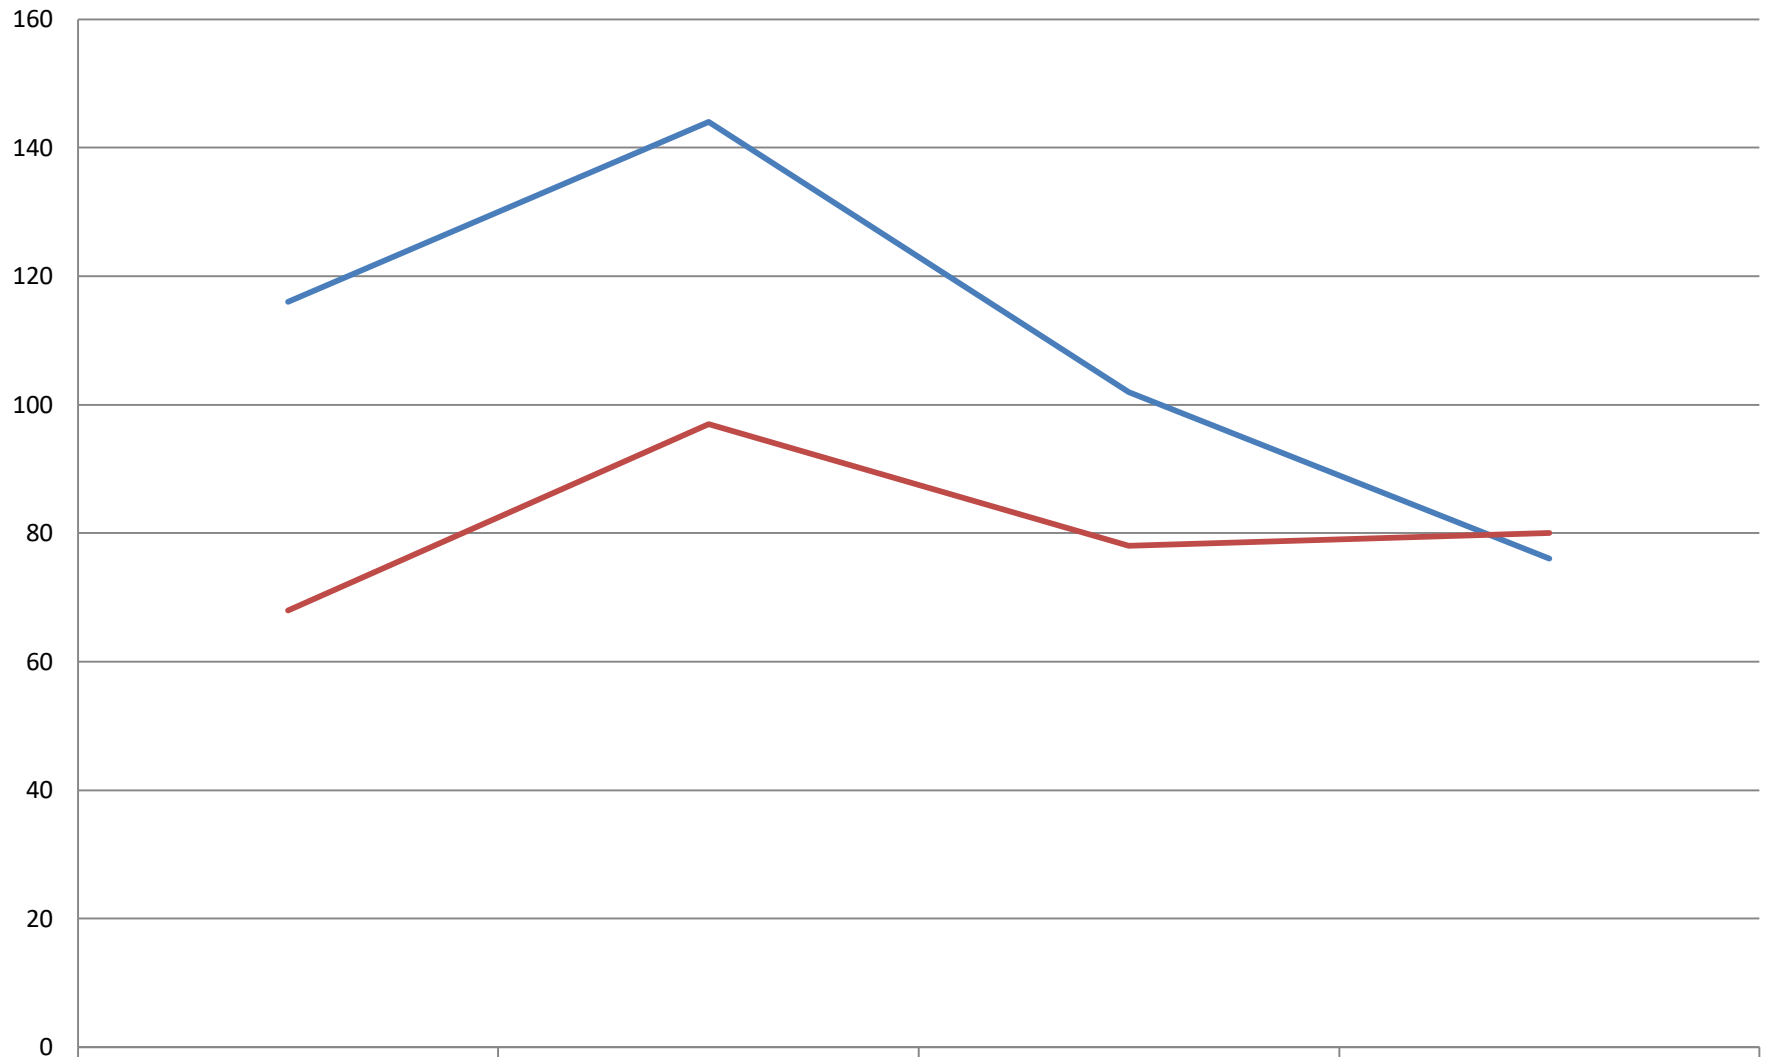

Bailgate

	2002	2007	2012	2017
Members	116	144	102	76
Attendance	68	97	78	80