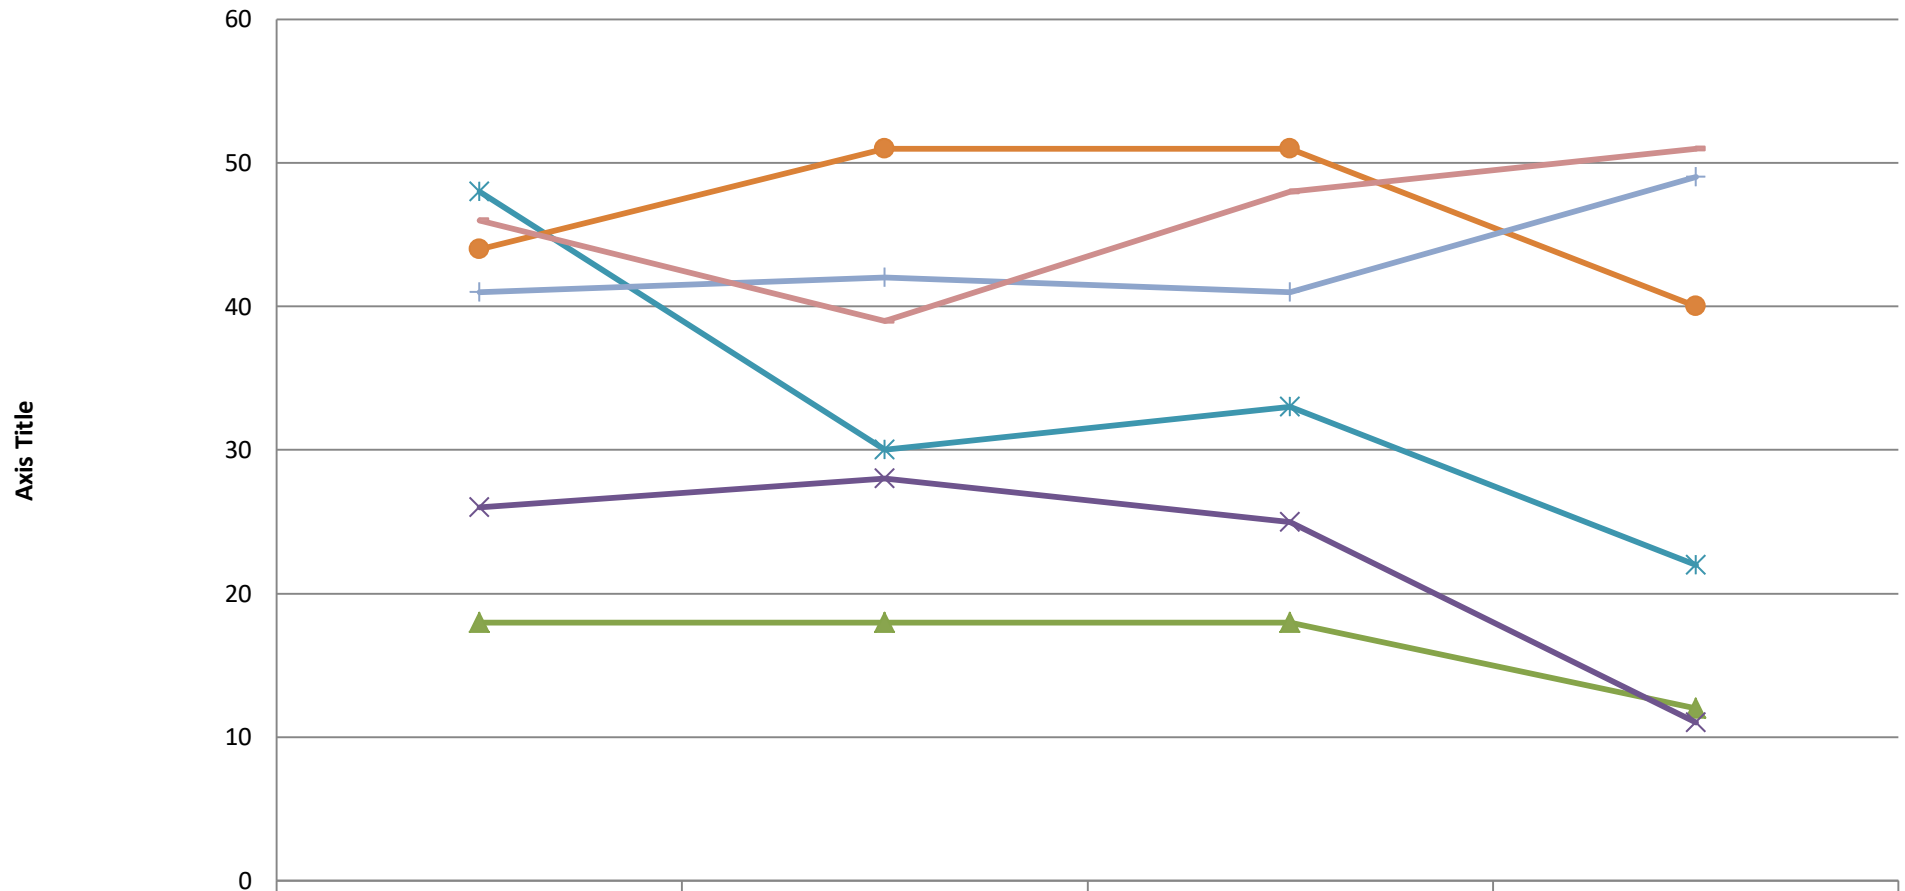

Attendance - North Hykeham to Welton

	2002	2007	2012	2017
▲ Scothern	18	18	18	12
✕ Skellingthorpe	26	28	25	11
* St Giles	48	30	33	22
● Swallowbeck	44	51	51	40
+ Washingborough	41	42	41	49
— Welton	46	39	48	51